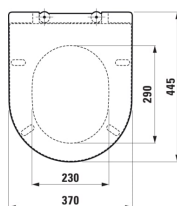

TECHNICAL DRAWINGS