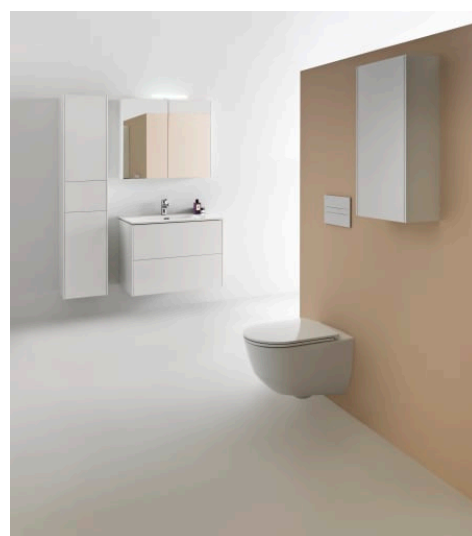

H825958...0001

Floorstanding WC 'rimless', close-coupled, washdown, without flushing rim, outlet horizontal or vertical

H825958...2311

Wall-hung WC 'liberty', washdown, rimless, barrier-free

H821954...0001

Wall-hung WC 'rimless', washdown, with urine diverting function

H820662...0001

LAUFEN PRO

LAUFEN pro is a comprehensive bathroom range, which offers the ideal solution for every spatial situation and requirement and also reflects the building values of the current generation. Industrial design is the modern answer to the once revolutionary idea that everyone has a right to enjoy beautiful forms. Good design is now no longer a right reserved for the most affluent customers. Modern methods of industrial production and designers such as Peter Wirz of Vetica, who put optimum manufacturing feasibility at the forefront of their creative processes, make such sanitary ware ranges as LAUFEN pro possible. This does not just benefit the designer, more importantly, it also benefits the custo